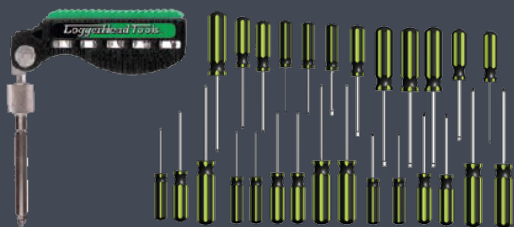

BIT DR.™

The cure for the common screwdriver.

SKU # 42452

1 Bit Dr. = 21 Screwdrivers+

DCT DURABLE COMPONENT TECH
1-800-285-7965
P.O. BOX 15204, ST. LOUIS, MO 63110

Bit Dr.™ is the cure for the common screwdriver. It features 21 full-size drivers in a compact 4" x 1-1/2" x 5/8" package. The flexible driver system boasts six driving positions, including a torque-enhancing 90° position. Seven length adjustments are possible, allowing the Bit Dr. to reach most any screw.

The hardened steel components of the Bit Dr.™ are nickel-plated for protection from corrosion, and the ergonomic handle makes for comfort in a durable tool of superior strength. The molded bit locker holds the hardened chromoly, nickel-coated, double-sided bits securely; bits feature a finger-tip groove for easy removal from the carriage or from the magnetic hex drive.

- Replaces 21 full-size drivers
- Six driving positions
- Seven length adjustments
- Weighs as much as a standard screwdriver, fits in a pocket
- Compact size
- Lifetime warranty

- 1 Double-sided Xtra-Bit™
- 2 Magnetic 1/4" hex drive
- 3 Molded bit locker
- 4 Six-position adjustment

-	SLOTTED	
	1	3
+	4	5
	PHILLIPS	
⬢	0	1
	2	3
⬢	HEX	
	3/32	1/8
⬢	5/32	3/16
	1/4	-
⬢	1/4 F	3/16 F
	STAR	
⬢	10	15
	20	25
⬢	SQUARE	
	1	2

OPTX 20/20[®] HYDROTAC READING LENSES

ORDERING INFORMATION

MAGNIFICATION	SKU
1.5	42448
2.0	42449
2.5	42450
3.0	42451