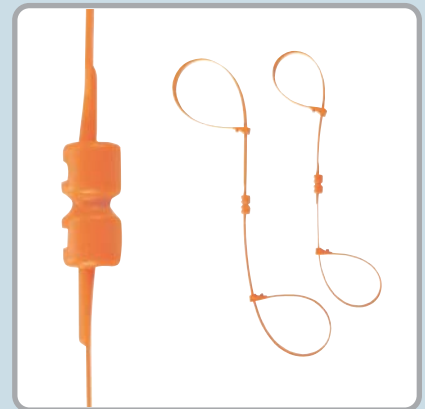

### LARGE LOCKING HOOK

- Large, locking hook attachment with 360° swivel (2"/50mm)
- Recommended load limit: 44 lbs. (20kg)

Lg. Locking Hook, Long (6)	.....	.42222
Lg. Locking Hook, Med (6)	.....	.42221
Lg. Locking Hook, Short (6)	.....	.42220
Lg. Locking Hook, Variety (2 ea.)	.....	.42223

### HAND GRIP

- Large hand grip with 360° swivel (40x95mm/ 1.6x3.7")
- Grip opens to lock around anchor point
- Recommended load limit: 44 lbs. (20kg)

Hand Grip, Long (6)	.....	.42225
Hand Grip, Med (6)	.....	.42224
Hand Grip, Variety (3 ea.)	.....	.42230

### DOUBLE BELT WITH CONNECTOR

- Connecting joint with 360° swivel
- Double belt cinches on both ends
- Recommended load limit: 55 lbs. (25kg)

Double Belt, Long (6)	.....	.42227
Double Belt, Med (6)	.....	.42226
Double Belt, Variety (3 ea.)	.....	.42228