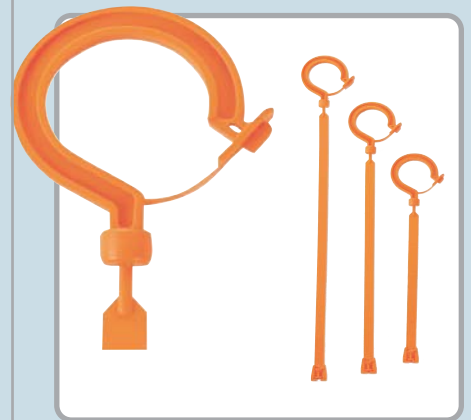

### SMALL HOOK

- Small hook attachment with 360° swivel (1.2"/30mm)
- Recommended load limit: 22 lbs. (10kg)

Small Hook, Long (6)	.....	.42215
Small Hook, Med (6)	.....	.42214
Small Hook, Short (6)	.....	.42213
Small Hook, Variety (2 ea.)	.....	.42229

### LARGE HOOK

- Large hook attachment with 360° swivel (2"/50mm)
- Recommended load limit: 22 lbs. (10kg)

Large Hook, Long (6)	.....	.42218
Large Hook, Med (6)	.....	.42217
Large Hook, Short (6)	.....	.42216
Large Hook, Variety (2 ea.)	.....	.42219

### LARGE LOCKING HOOK

- Large, locking hook attachment with 360° swivel (2"/50mm)
- Recommended load limit: 44 lbs. (20kg)

Lg. Locking Hook, Long (6)	.....	.42222
Lg. Locking Hook, Med (6)	.....	.42221
Lg. Locking Hook, Short (6)	.....	.42220
Lg. Locking Hook, Variety (2 ea.)	.....	.42223

### LONG

Length: 19.7" (50cm)  
 Max Loop Diameter: 1.2"-5.5" (30-140mm)  
 Available With: Small Hook, Large Hook, Large Locking Hook, Hand Grip, Double Belt

800-285-7965 | [www.crcorp.com](http://www.crcorp.com)