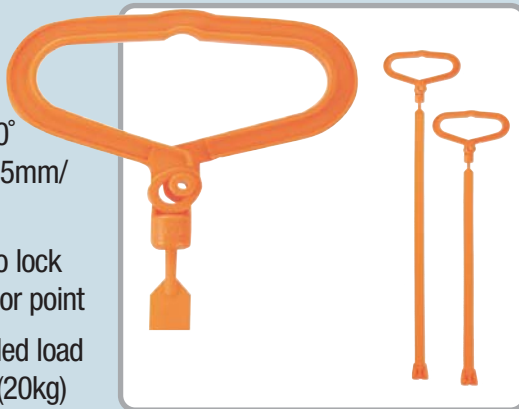

### SMALL HOOK

- Small hook attachment with 360° swivel (1.2"/30mm)
- Recommended load limit: 22 lbs. (10kg)

Small Hook, Long (6)	.....	.42215
Small Hook, Med (6)	.....	.42214
Small Hook, Short (6)	.....	.42213
Small Hook, Variety (2 ea.)	.....	.42229

### LARGE HOOK

- Large hook attachment with 360° swivel (2"/50mm)
- Recommended load limit: 22 lbs. (10kg)

Large Hook, Long (6)	.....	.42218
Large Hook, Med (6)	.....	.42217
Large Hook, Short (6)	.....	.42216
Large Hook, Variety (2 ea.)	.....	.42219

### LARGE LOCKING HOOK

- Large, locking hook attachment with 360° swivel (2"/50mm)
- Recommended load limit: 44 lbs. (20kg)

Lg. Locking Hook, Long (6)	.....	.42222
Lg. Locking Hook, Med (6)	.....	.42221
Lg. Locking Hook, Short (6)	.....	.42220
Lg. Locking Hook, Variety (2 ea.)	.....	.42223

### HAND GRIP

- Large hand grip with 360° swivel (40x95mm/ 1.6x3.7")
- Grip opens to lock around anchor point
- Recommended load limit: 44 lbs. (20kg)

Hand Grip, Long (6)	.....	.42225
Hand Grip, Med (6)	.....	.42224
Hand Grip, Variety (3 ea.)	.....	.42230