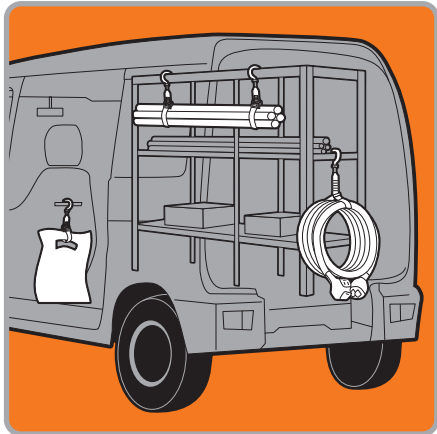

A Colossal innovation in simplified, all-purpose storage and organization.

- Works like a giant zip-tie or cable tie
- Easy to use – hooks anywhere
- Reusable – GO GREEN
- Versatile – corrals cords, cables, hoses, wires, pipes and more
- Adjustable sliding belt lock mechanism
- High-visibility orange
- Withstands temperatures from -40° to 176°F (-40°C - 80°C)
- Excellent resistance to oil, salt, solvents, and alkali
- High tensile strength, weather resistant Nylon 66

APPLICATIONS

- Hydraulic Hoses
- Raceway/Cables Tray Assembly
- Cables
- Pneumatic Hose
- Ropes
- Extension Cords
- Jumper Cables
- Aerial Buckets
- Tool Bags
- Equipment Bags
- Hoses
- Plastic Conduit
- Outdoor Recreation
- Rebar
- PPE
- Gloves
- Cargo
- Wire Festooning
- PVC Pipe
- Lumber
- Riot Response
- And Hundreds More

INDUSTRIES

- Automotive
- Marine
- Construction
- Shipping
- Transportation
- Mechanics
- Maintenance Shops
- Any Contractor or Skilled Professional