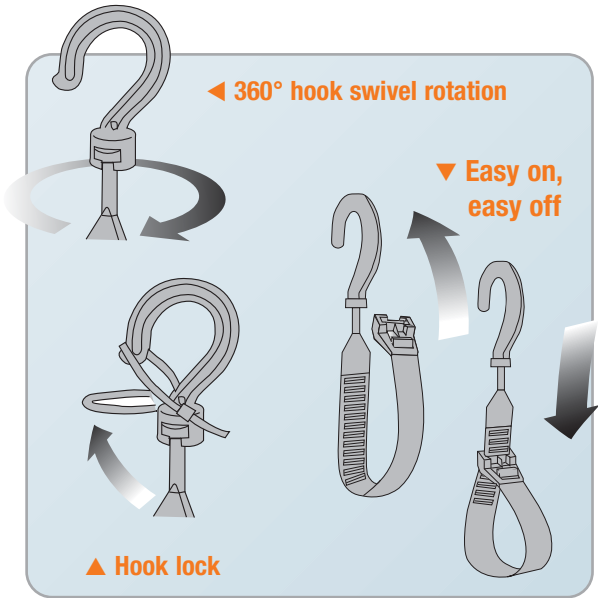

A Colossal innovation in simplified, all-purpose storage and organization.

- Works like a giant zip-tie or cable tie
- Easy to use – hooks anywhere
- Reusable – GO GREEN
- Versatile – corrals cords, cables, hoses, wires, pipes and more
- Adjustable sliding belt lock mechanism
- High-visibility orange
- Withstands temperatures from -40° to 176°F (-40°C - 80°C)
- Excellent resistance to oil, salt, solvents, and alkali
- High tensile strength, weather resistant Nylon 66

APPLICATIONS

- Hydraulic Hoses
- Raceway/Cables Tray Assembly
- Cables
- Pneumatic Hose
- Ropes
- Extension Cords
- Jumper Cables
- Aerial Buckets
- Tool Bags
- Equipment Bags
- Hoses
- Plastic Conduit
- Outdoor Recreation
- Rebar
- PPE
- Gloves
- Cargo
- Wire Festooning
- PVC Pipe
- Lumber
- Riot Response
- And Hundreds More

INDUSTRIES

- Automotive
- Marine
- Construction
- Shipping
- Transportation
- Mechanics
- Maintenance Shops
- Any Contractor or Skilled Professional