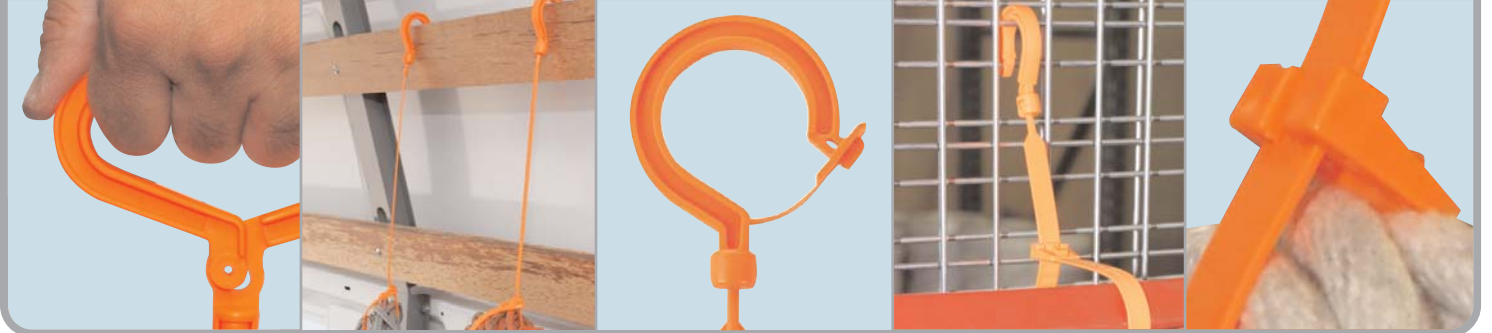

800-285-7965 | www.crcorp.com