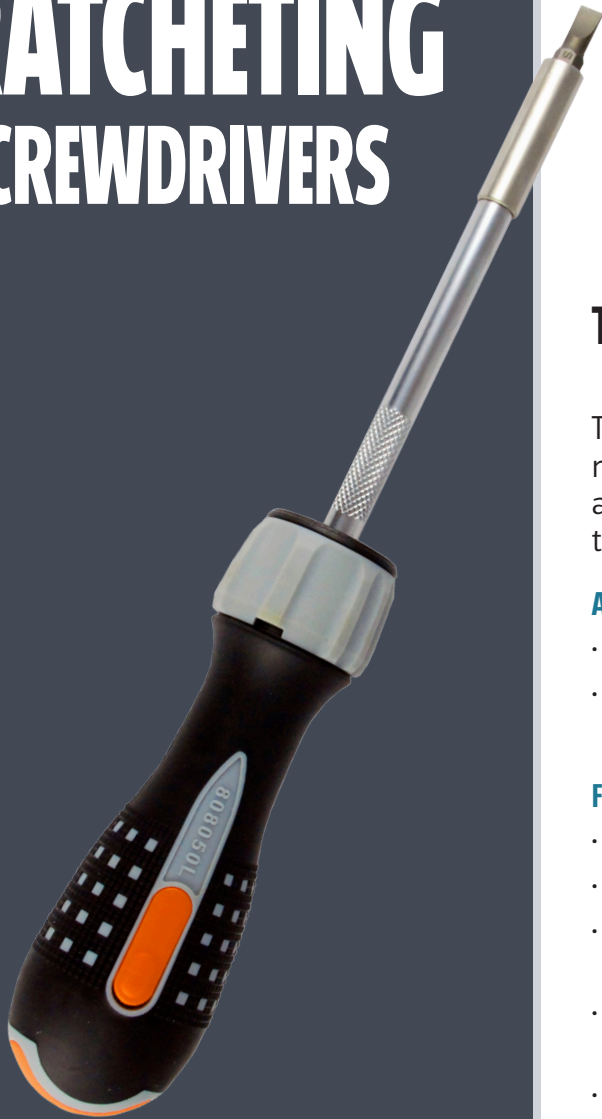

RATCHETING SCREWDRIVERS

The optimum screwdrivers for any job.

These dynamic screwdrivers utilize a heavy-duty ratcheting mechanism for dependable and consistent operation. They are perfect for any job where you need a lot of power in a tight space. Great for under the hood of cars, trucks, buses, etc.

AVAILABLE IN TWO OPTIONS:

- **LED Light** allows for increased vision in low-light environments.
- **Swivel Pistol Grip's** handle turns and locks at 30° position for application of higher torque when necessary

FEATURES:

- Ratchet easily reverses with no need to reposition
- Knurled blade for fast spinning of fasteners
- Handle's high friction surface provides comfort, torque and extra grip
- Bits conveniently stored in handle and easily released at the push of a button
- Includes 6 bits: 2 slotted, #1 Phillips, #2 Phillips, PZ1, PZ2
- Blade tip has magnetic 1/4" universal bit holder
- 45 tooth gear with 8 degree engagement makes for ease of use in tight areas

LED LIGHT OPTION
SKU# 43221

SWIVEL PISTOL GRIP OPTION
SKU# 43222

SET OF BOTH
SKU# 43226

Convenient Bit Storage

Simple Ratchet Control

LED Light ideal for dark areas

Swivel Pistol Grip perfect for tight spaces