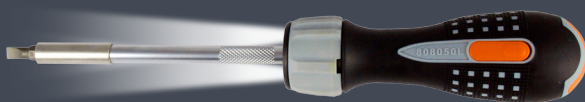

RATCHETING SCREWDRIVERS

The optimum screwdrivers for any job.

These dynamic screwdrivers utilize a heavy-duty ratcheting mechanism for dependable and consistent operation. They are perfect for any job where you need a lot of power in a tight space. Great for under the hood of cars, trucks, buses, etc.

AVAILABLE IN TWO OPTIONS:

- **LED Light** allows for increased vision in low-light environments.
- **Swivel Pistol Grip's** handle turns and locks at 30° position for application of higher torque when necessary

FEATURES:

- Ratchet easily reverses with no need to reposition
- Knurled blade for fast spinning of fasteners
- Handle's high friction surface provides comfort, torque and extra grip
- Bits conveniently stored in handle and easily released at the push of a button
- Includes 6 bits: 2 slotted, #1 Phillips, #2 Phillips, PZ1, PZ2
- Blade tip has magnetic 1/4" universal bit holder
- 45 tooth gear with 8 degree engagement makes for ease of use in tight areas