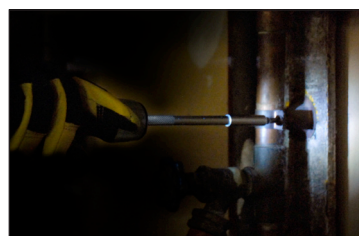

RATCHETING SCREWDRIVERS

The optimum screwdrivers for any job.

These dynamic screwdrivers utilize a heavy-duty ratcheting mechanism for dependable and consistent operation. They are perfect for any job where you need a lot of power in a tight space. Great for under the hood of cars, trucks, buses, etc.

AVAILABLE IN TWO OPTIONS:

- **LED Light** allows for increased vision in low-light environments.
- **Swivel Pistol Grip's** handle turns and locks at 30° position for application of higher torque when necessary

FEATURES:

- Ratchet easily reverses with no need to reposition
- Knurled blade for fast spinning of fasteners
- Handle's high friction surface provides comfort, torque and extra grip
- Bits conveniently stored in handle and easily released at the push of a button
- Includes 6 bits: 2 slotted, #1 Phillips, #2 Phillips, PZ1, PZ2
- Blade tip has magnetic 1/4" universal bit holder
- 45 tooth gear with 8 degree engagement makes for ease of use in tight areas

LED LIGHT OPTION
SKU# 43221

SWIVEL PISTOL GRIP OPTION
SKU# 43222

SET OF BOTH
SKU# 43226

Convenient Bit Storage

Simple Ratchet Control

LED Light ideal for dark areas

Swivel Pistol Grip perfect for tight spaces